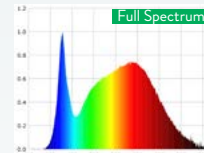

POWER: 250w

INPUT VOLTAGE: 120v - 277v or 347v - 480v

AMPS: 120v-2.1 / 208v-1.2 / 277v-0.9 / 480v-0.52

POWER FACTOR: >0.95

CABLE MGMT: Yes

DIMENSIONS: 46" x 6" x 1.5"

WEIGHT: 12 lbs.

THERMAL MANAGEMENT: Passive - with active monitoring

WATERPROOF SEALING: IP66 Rating (entire light fixture)

CERTIFICATIONS / TESTING: UL, FCC, RoHS, CSA

UL1598, UL8750, UL8800, CSA C22.2 NO. 250.0-08, CSA C22.2 NO. 250.13

WARRANTY: 5 years

TUNABILITY: 2 color channels with *NEW* full power spectrum tuning

SPECTRUM: Full spectrum white, 6500k (cool) and 2700k (warm)

SECONDARY OPTICS: Conic 120 (patented 120° secondary lenses)

CONTROL: full digital control of spectrum, recipes and scheduling

FIXTURE (PPF): 583 μmol/s

EFFICACY: 2.33 umol/j

PPFD (suggested use): up to 537 μmol/m²/s over a 4'x3' canopy @ 12"

MAX COVERAGE AREA: Veg/Clone = up to 5'x4' Flower = up to 4'x2'

P/N: RKV250 Raging Kale

MAX AMBIENT TEMP: 30° C

SCYNCELED