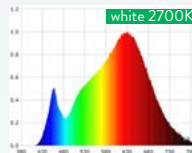

RAGING *kale*

www.ragingkale.com

The **RAGING KALE** shines as a low-profile fixture for indoor and vertical farming. With an IP66 waterproof rating, wireless connectivity and patented optics, the **Kale** is the perfect solution for your early-stage growing needs. Designed in collaboration with some of the most demanding botanists, the **Kale** is the go-to fixture when you need a robust, powerful light at an affordable price.

NO
OPTICS
CONIC
120°

LIGHT DELIVERY

Our patented optics allow plants to see equal intensity light from all angles (similar to sunlight), prevent hot/burned spots and result in a larger growing surface with more density below the canopy. **#GrowDeep**

FULL POWER SPECTRUM TUNING

The Raging Kale is the first light that can morph into almost anything you need. Kale's are equipped with a cool white (6500K) channel and a warm white (2700K) channel, each with 768 LEDs or over 1,500 in total. With 250 watts of power on-board, you decide how to move that power around to meet your plants' lighting needs. Keep your sunrises cool and your sunsets warm without any loss of power.

+

=

POWER: 250w

INPUT VOLTAGE: 120v - 277v or 347v - 480v

AMPS: 120v-2.1 / 208v-1.2 / 277v-0.9 / 480v-0.52

POWER FACTOR: >0.95

CABLE MGMT: Yes

DIMENSIONS: 46" x 6" x 1.5"

WEIGHT: 12 lbs.

THERMAL MANAGEMENT: Passive - with active monitoring

WATERPROOF SEALING: IP66 Rating (entire light fixture)

CERTIFICATIONS / TESTING: UL, FCC, RoHS, CSA

UL1598, UL8750, UL8800, CSA C22.2 NO. 250.0-08, CSA C22.2 NO. 250.13

WARRANTY: 5 years

TUNABILITY: 2 color channels with *NEW* full power spectrum tuning

SPECTRUM: Full spectrum white, 6500k (cool) and 2700k (warm)

SECONDARY OPTICS: Conic 120 (patented 120° secondary lenses)

CONTROL: full digital control of spectrum, recipes and scheduling