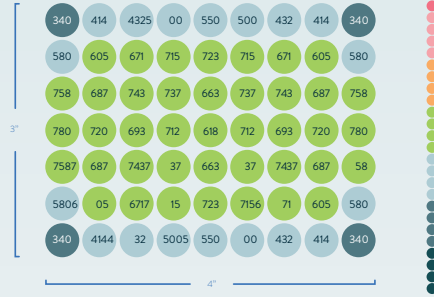

NO
OPTICS
CONIC
120°

4x3' canopy = 537 average PPFD @ 9" Height = 21 watts/sf

LIGHT DELIVERY

Our patented optics allow plants to see equal intensity light from all angles (similar to sunlight), prevent hot/burned spots and result in a larger growing surface with more density below the canopy. **#GrowDeep**

FULL POWER SPECTRUM TUNING

The Raging Kale is the first light that can morph into almost anything you need. Kale's are equipped with a cool white (6500K) channel and a warm white (2700K) channel, each with 768 LEDs or over 1,500 in total. With 250 watts of power on-board, you decide how to move that power around to meet your plants' lighting needs. Keep your sunrises cool and your sunsets warm without any loss of power.

CONTROL: full digital control of spectrum, recipes and scheduling

FIXTURE (PPF): 583 μmol/s

EFFICACY: 2.33 umol/j

PPFD (suggested use): up to 537 μmol/m²/s over a 4'x3' canopy @ 12"

MAX COVERAGE AREA: Veg/Clone = up to 5'x4' Flower = up to 4'x2'