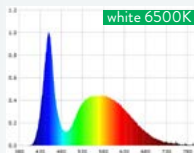

NO
OPTICS
CONIC
120°

4x3' canopy = 537 average PPFD @ 9" Height = 21 watts/sf

LIGHT DELIVERY

Our patented optics allow plants to see equal intensity light from all angles (similar to sunlight), prevent hot/burned spots and result in a larger growing surface with more density below the canopy. **#GrowDeep**

FULL POWER SPECTRUM TUNING

The Raging Kale is the first light that can morph into almost anything you need. Kale's are equipped with a cool white (6500K) channel and a warm white (2700K) channel, each with 768 LEDs or over 1,500 in total. With 250 watts of power on-board, you decide how to move that power around to meet your plants' lighting needs. Keep your sunrises cool and your sunsets warm without any loss of power.

WARRANTY: 5 years

TUNABILITY: 2 color channels with *NEW* full power spectrum tuning

SPECTRUM: Full spectrum white, 6500k (cool) and 2700k (warm)

SECONDARY OPTICS: Conic 120 (patented 120° secondary lenses)