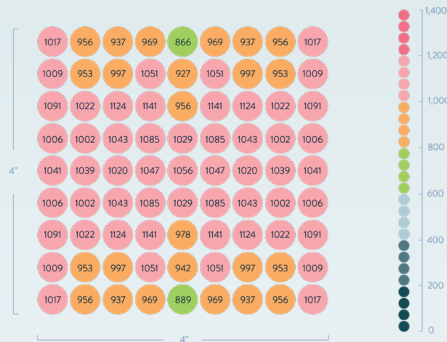

4'x4' canopy = 1057 average PPFD @ 6-9" Height

The *kush* is the choice of craftsmen who need a high powered, spectrum adjustable, waterproof, vertical grow light that delivers even PPFD onto and down into the canopy.

**FULL POWER SPECTRUM TUNING**

The *kush* is the first vertical flowering light to deliver full control over the spectrum without any loss of power. With up to 475 watts of any spectrum between 2700k and 6500k (warm to cool), you control what type of white light gets delivered to your plants. The red/far-red channel provides 175 watts of energy that can be evenly split, shifted to either 660nm or 730nm or completely turned off. The *kush* produces 650 watts of customizable plant growing photonic power.

**POWER:** 650w      **WHITE:** 475w / **RED:** 175w  
**INPUT VOLTAGE:** 120 - 277V or 347 - 480v  
**AMPS:** 120v-5.4 / 240v-2.7 / 277v-2.3 / 480v-1.36  
**POWER FACTOR:** >95%      **DAISY CHAIN:** Yes  
**DIMENSIONS:** 43.25" x 40.5" x 5.25"      **WEIGHT:** 36 lbs  
**WATERPROOF SEALING:** IP66 Rating (entire light fixture)  
**THERMAL MANAGEMENT:** Passive  
**CERTIFICATIONS / TESTING:** UL, CSA, CE, FCC, RoHS

**WARRANTY:** 5 years  
**TUNABILITY:** 4 color channels with \*NEW\* full power spectrum tuning  
**SPECTRUM:** white (2700k and 6500k) and red (660 and 730nm)  
**SECONDARY OPTICS:** Conic 120° (height over canopy is 6" to 12")  
**DIMMING:** Wired & wireless control of spectrum, intensity and scheduling  
**FIXTURE PPF:** 1,631 µmol/s      **EFFICACY:** 2.51 µmol/j  
**PPFD (suggested use):** up to 1,057 µmol/m2/s over a 4'x4' (40 watts/sf)  
**MAX COVERAGE AREA:** Flower = 4.5'x4.5'      Mother = 5'x5'