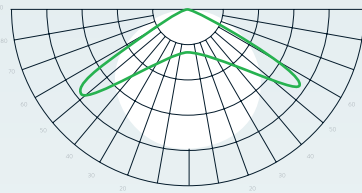

4'x4' canopy = 1057 average PPFD @ 6-9" Height

The *kush* is the choice of craftsmen who need a high powered, spectrum adjustable, waterproof, vertical grow light that delivers even PPFD onto and down into the canopy.

**LIGHT DISTRIBUTION CURVE**

NO OPTICS  
CONIC 120°

**LIGHT DELIVERY**

Our patented optics allow plants to see equal intensity light from all angles (similar to sunlight), prevent hot/burned spots and result in a larger growing surface with more density below the canopy. #GrowDeep

**POWER:** 650w      **WHITE:** 475w / **RED:** 175w  
**INPUT VOLTAGE:** 120 - 277V or 347 - 480v  
**AMPS:** 120v-5.4 / 240v-2.7 / 277v-2.3 / 480v-1.36  
**POWER FACTOR:** >95%      **DAISY CHAIN:** Yes  
**DIMENSIONS:** 43.25" x 40.5" x 5.25"      **WEIGHT:** 36 lbs  
**WATERPROOF SEALING:** IP66 Rating (entire light fixture)  
**THERMAL MANAGEMENT:** Passive  
**CERTIFICATIONS / TESTING:** UL, CSA, CE, FCC, RoHS

**WARRANTY:** 5 years  
**TUNABILITY:** 4 color channels with \*NEW\* full power spectrum tuning  
**SPECTRUM:** white (2700k and 6500k) and red (660 and 730nm)  
**SECONDARY OPTICS:** Conic 120° (height over canopy is 6" to 12")  
**DIMMING:** Wired & wireless control of spectrum, intensity and scheduling  
**FIXTURE PPF:** 1,631 µmol/s      **EFFICACY:** 2.51 µmol/j  
**PPFD (suggested use):** up to 1,057 µmol/m2/s over a 4'x4' (40 watts/sf)  
**MAX COVERAGE AREA:** Flower = 4.5'x4.5'      Mother = 5'x5'