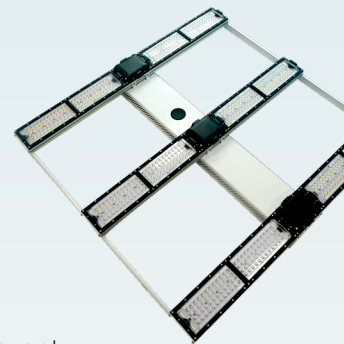

RAGING  
*kush* III

www.ragingkush.com

The **RAGING *kush*** just changed the rules of the game. Never before has a grower had so much control. No matter what crop, style or strain, the *kush* can morph into exactly what you need and deliver every single time! A light is nothing more than a tool of the trade. The best tools are able to be mastered and manipulated by the best growers to enhance their craft.

4'x4' canopy = 1057 average PPFD @ 6-9" Height

The *kush* is the choice of craftsmen who need a high powered, spectrum adjustable, waterproof, vertical grow light that delivers even PPFD onto and down into the canopy.

**LIGHT DISTRIBUTION CURVE**

NO OPTICS  
CONIC 120°

**LIGHT DELIVERY**

Our patented optics allow plants to see equal intensity light from all angles (similar to sunlight), prevent hot/burned spots and result in a larger growing surface with more density below the canopy. #GrowDeep

**FULL POWER SPECTRUM TUNING**

The *kush* is the first vertical flowering light to deliver full control over the spectrum without any loss of power. With up to 475 watts of any spectrum between 2700k and 6500k (warm to cool), you control what type of white light gets delivered to your plants. The red/far-red channel provides 175 watts of energy that can be evenly split, shifted to either 660nm or 730nm or completely turned off. The *kush* produces 650 watts of customizable plant growing photonic power.