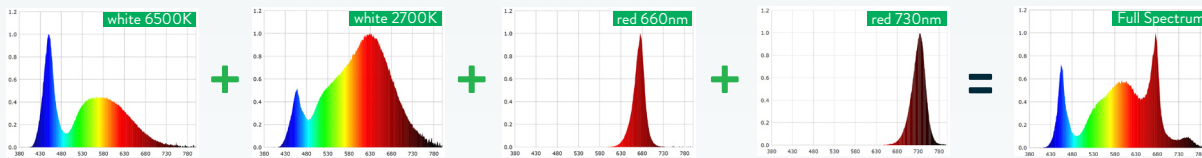

4'x4' canopy = 1057 average PPFD @ 6-9" Height

The *kush* is the choice of craftsmen who need a high powered, spectrum adjustable, waterproof, vertical grow light that delivers even PPFD onto and down into the canopy.

**LIGHT DISTRIBUTION CURVE**

NO OPTICS  
CONIC 120°

**LIGHT DELIVERY**

Our patented optics allow plants to see equal intensity light from all angles (similar to sunlight), prevent hot/burned spots and result in a larger growing surface with more density below the canopy. #GrowDeep

**FULL POWER SPECTRUM TUNING**

The *kush* is the first vertical flowering light to deliver full control over the spectrum without any loss of power. With up to 475 watts of any spectrum between 2700k and 6500k (warm to cool), you control what type of white light gets delivered to your plants. The red/far-red channel provides 175 watts of energy that can be evenly split, shifted to either 660nm or 730nm or completely turned off. The *kush* produces 650 watts of customizable plant growing photonic power.

**WARRANTY:** 5 years  
**TUNABILITY:** 4 color channels with \*NEW\* full power spectrum tuning  
**SPECTRUM:** white (2700k and 6500k) and red (660 and 730nm)  
**SECONDARY OPTICS:** Conic 120° (height over canopy is 6" to 12")  
**DIMMING:** Wired & wireless control of spectrum, intensity and scheduling  
**FIXTURE PPF:** 1,631 µmol/s      **EFFICACY:** 2.51 µmol/j  
**PPFD (suggested use):** up to 1,057 µmol/m2/s over a 4'x4' (40 watts/sf)  
**MAX COVERAGE AREA:** Flower = 4.5'x4.5'      Mother = 5'x5'