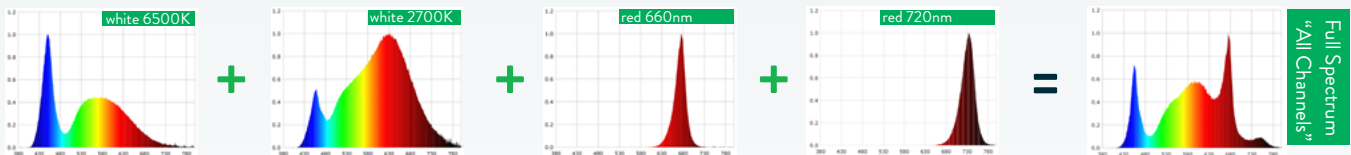

A light is nothing more than a tool of the trade. The best tools are able to be mastered and manipulated by the best growers to enhance their craft.

5'x3.5' canopy = 1040 average PPF@ 30" Height = 34watts/sf

FULL POWER SPECTRUM TUNING

The **alpha** is the first light to deliver full control over the spectrum without any loss of power. With up to 425 watts of any spectrum between 2700k and 6500k (warm to cool), you control what type of white light gets delivered to your plants. The red/far-red channel provides 175 watts of energy that can be evenly split, shifted to either 660nm or 720nm or completely turned off. The **alpha** produces 600 watts of **on-the-fly** customizable plant growing photonic power.

WARRANTY: 5 years
TUNABILITY: 4 color channels with *NEW* full power spectrum tuning
SPECTRUM: white (2700k and 6500k) and red (660 and 720nm)
SECONDARY OPTICS: Linear 70° (height over canopy is 24" to 72")
DIMMING: Wireless digital control of spectrum, recipes and scheduling
FIXTURE PPF: 1,482 µmol/s **EFFICACY:** 2.47 umol/j
PPFD: 1,040 µmol/m2/s average over a 17.5 sf canopy = 34 watts/sf
COVERAGE AREA: Flower = 5'x3.5' Veg/Mother = 6'x5'