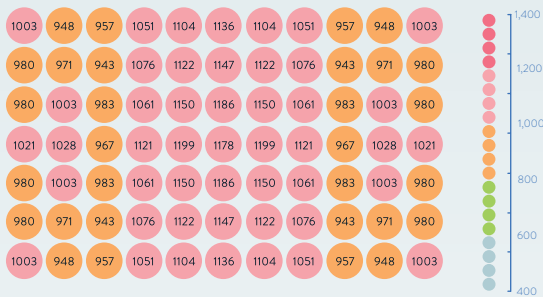

A light is nothing more than a tool of the trade. The best tools are able to be mastered and manipulated by the best growers to enhance their craft.

5'x3.5' canopy = 1040 average PPF@ 30" Height = 34watts/sf

FULL POWER SPECTRUM TUNING

The **alpha** is the first light to deliver full control over the spectrum without any loss of power. With up to 425 watts of any spectrum between 2700k and 6500k (warm to cool), you control what type of white light gets delivered to your plants. The red/far-red channel provides 175 watts of energy that can be evenly split, shifted to either 660nm or 720nm or completely turned off. The **alpha** produces 600 watts of **on-the-fly** customizable plant growing photonic power.

POWER: 600w **WHITE:** 425w / **RED:** 175w
INPUT VOLTAGE: 120 - 277V or 347 - 480v
AMPS: 120v-5 / 240v-2.5 / 277v-2.2 / 480v-1.25
POWER FACTOR: >95% **DAISY CHAIN:** Yes
DIMENSIONS: 44.5" x 8" x 5" **WEIGHT:** 25 lbs
WATERPROOF SEALING: IP66 Rating (entire light fixture)
THERMAL MANAGEMENT: Active - IP67 rated fan
CERTIFICATIONS / TESTING: UL, CSA, CE, FCC, RoHS

WARRANTY: 5 years
TUNABILITY: 4 color channels with *NEW* full power spectrum tuning
SPECTRUM: white (2700k and 6500k) and red (660 and 720nm)
SECONDARY OPTICS: Linear 70° (height over canopy is 24" to 72")
DIMMING: Wireless digital control of spectrum, recipes and scheduling
FIXTURE PPF: 1,482 µmol/s **EFFICACY:** 2.47 umol/j
PPFD: 1,040 µmol/m2/s average over a 17.5 sf canopy = 34 watts/sf
COVERAGE AREA: Flower = 5'x3.5' Veg/Mother = 6'x5'